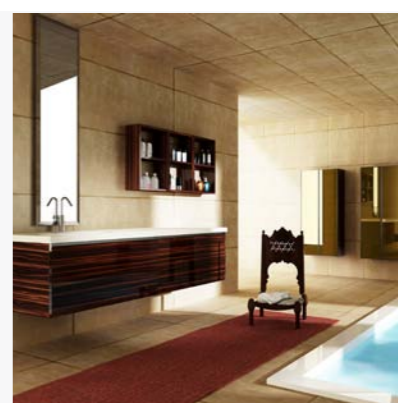

www.gratiathailand.com

Bathroom

Brazil

Standard Product Information

Brazil Open the Door	:	1200 x 560 x 600 mm.
to the Cabinet Specification		
Brazil Open Drawer Cabinet	:	600 x 230 x 1320 mm.
Original Bath Mirror	:	1200 x 600 mm.
Top Quartz Stone	:	1200 x 600 x 12 mm.